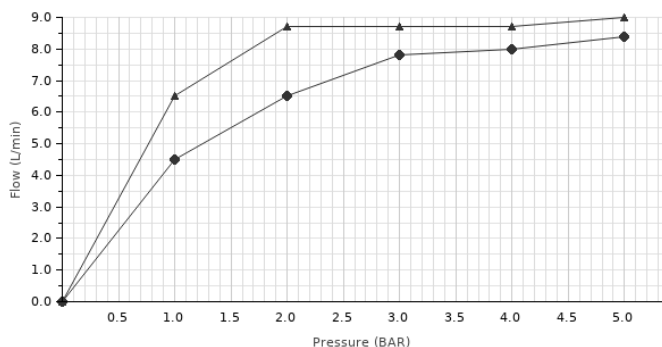

Bathroom Taps

EX

Description

Shower column with mixer taps with savetouch technology, round shower head, telescopic slide rail with slider hand shower bracket and "JOY" hand shower. With connections of 1/2" and with a distance of 150±20mm between them. It includes a non-return valve. The flow rate at 3 bar of the hand shower is 7,83l/min and of the shower head 8,65 l/min.

Finish

chrome
100220160

Other Finishes

black
100245934

Flow rate diagramme

Pressure (bar)	0	1	2	3	4	5
Flow - hand shower (l/min) (±15%)	0	4.5	6.5	7.8	8	8.4
Flow - fixer shower (l/min) (±15%)	0	6.5	8.7	8.7	8.7	9

◆ hand shower (l/min) ▲ fixer shower (l/min)

Technical drawing

Dimensions in mm

noken
PORCELANOSA BATHROOMS

Warranty: For a warranty or other information on this product, visit our Web address: www.noken.com