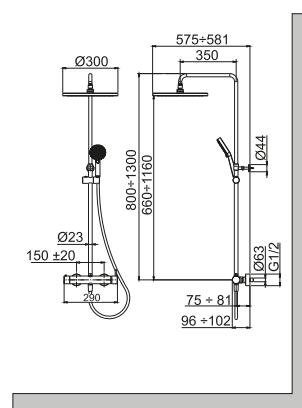

Bathroom Taps

EX

Description

Shower column with mixer taps with savetouch technology, round shower head, telescopic slide rail with slider hand shower bracket and "JOY" hand shower. With connections of 1/2" and with a distance of 150±20mm between them. It includes a non-return valve. The flow rate at 3 bar of the hand shower is 7,83l/min and of the shower head 8,65 l/min.

Finish

chrome
100220160

Other Finishes

black
100245934

Flow rate diagramme

Pressure (bar)	0	1	2	3	4	5
Flow - hand shower (l/min) (±15%)	0	4.5	6.5	7.8	8	8.4
Flow - fixer shower (l/min) (±15%)	0	6.5	8.7	8.7	8.7	9

◆ hand shower (l/min) ▲ fixer shower (l/min)

Technical drawing

Dimensions in mm

noken
PORCELANOSA BATHROOMS

Warranty: For a warranty or other information on this product, visit our Web address: www.noken.com